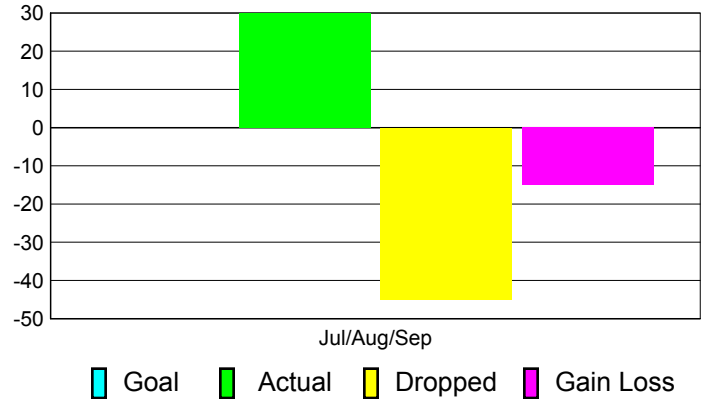

### YTD Status Quo Clubs 2011-2012

Status Quo Clubs Compared to Status Quo Members

## MEMBERSHIP

**Membership Results  
2011-2012**

**Membership  
2010-2011**

Month	Net Memb Goal	Actual New Memb	Actual Dropped Memb	Gain/Loss of Memb	Gain/Loss of Memb
Jul/Aug/Sep		30	-45	-15	-4
<b>Totals</b>		<b>30</b>	<b>-45</b>	<b>-15</b>	<b>-4</b>

### Membership Results 2011-2012

Goal, New, Dropped, Gain/Loss

### Comparison of Membership Gain/Loss

Current Year Compared to the Previous Year