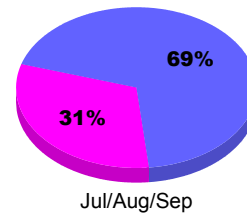

Gender Comparison 2011-2012